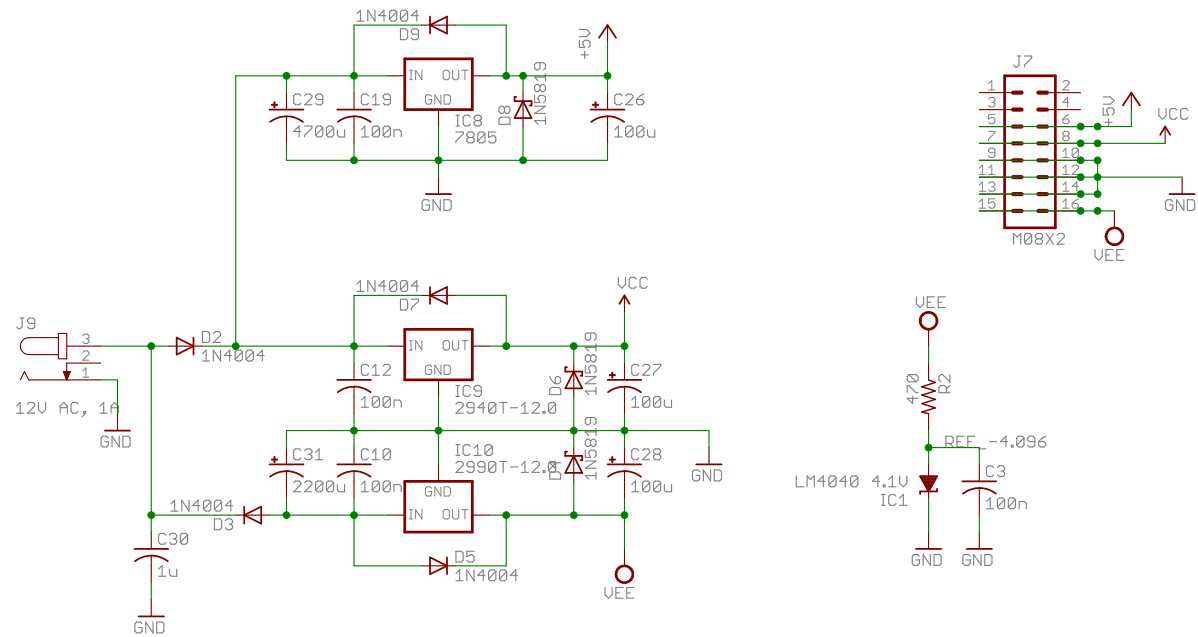

Power supply

Émilie Gillet, 2012. cc-by-sa

TITLE: module_tester-v01

Document Number:

REV:

Date: 02/04/2019 22:32

Sheet: 4/4