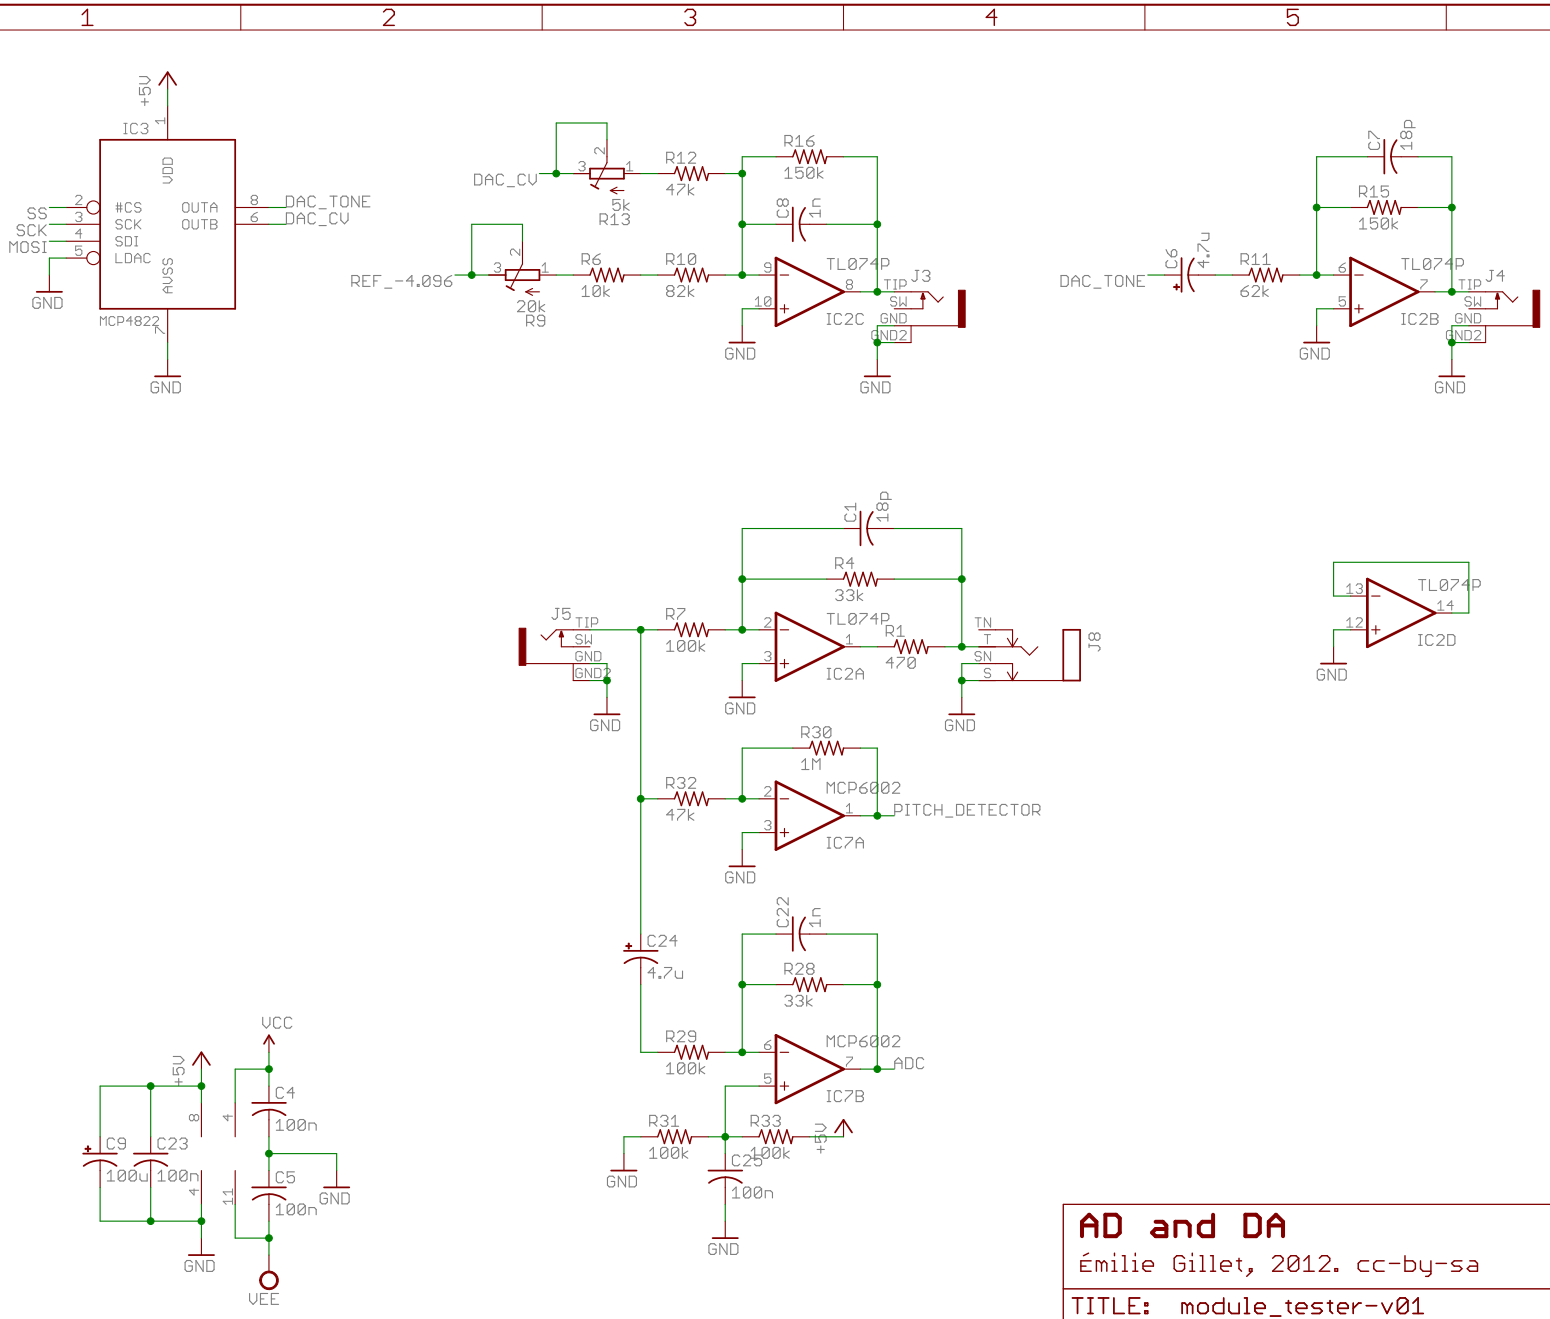

AD and DA	
Émilie Gillet, 2012. cc-by-sa	
TITLE: module_tester-v01	
Document Number:	REV:
Date: 02/04/2019 22:32	Sheet: 3/4